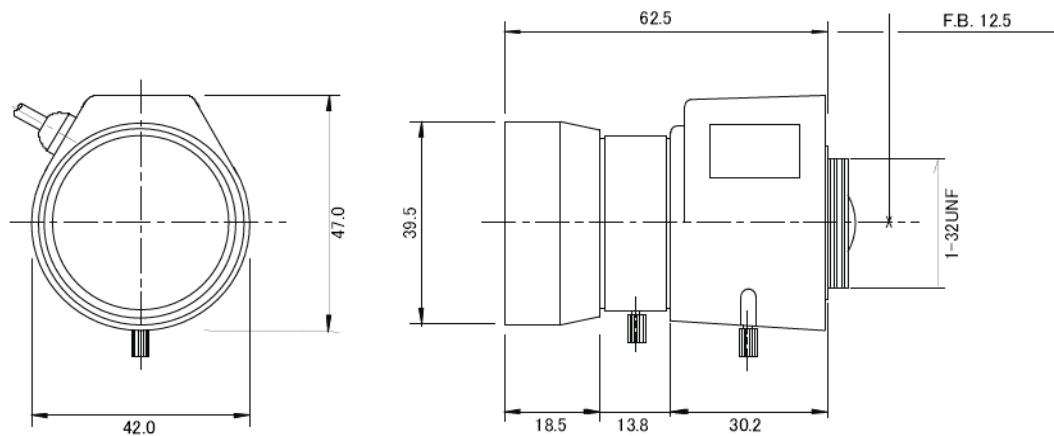

KV0560DIR
5-60mm F1.6

IR

* DC iris

* IR corrected (Day & Night)

* CS mount for 1/3 inch

Model Name

KV0560DIR

Image Sensor
 Focal Length
 Aperture Range
 M.O.D.
 Angle of View

1/3 inch
 5-60mm
 F1.6-360
 0.3m
 Wide 65.5° (D) x 52.5° (H) x 39.4° (V)
 Tele 5.8° (D) x 4.6° (H) x 3.4° (V)

Mount
 Dimensions
 Weight

CS mount
 Φ 39.5 x 47.0(H) x 62.5(L)mm
 123g

Iris
 Focus
 Zoom

DC auto
 Manual
 Manual