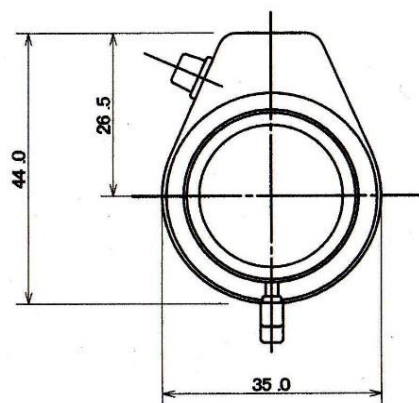

KVM2809NDIR
2.8-9mm F1.4

IR
3 Mega

- * DC iris
- * IR corrected (Day & Night)
- * 3 Megapixel
- * CS mount for 1/2.7 & 1/3 inch

Model Name

KVM2809NDIR

Image Format
 Focal Length
 Iris Range
 M.O.D.
 Angle of View

1/2.7 & 1/3 inch
 2.8-9mm
 F1.4-360
 0.3m
 Wide 115.6° (D) x 97.9° (H) x 75.6° (V)
 Tele 43.3° (D) x 34.3° (H) x 25.4° (V)
 Wide 103.7° (D) x 87.8° (H) x 67.7° (V)
 Tele 39.7° (D) x 31.3° (H) x 23.2° (V)

1/2.7 inch
 1/3 inch

Mount
 Dimensions
 Weight

CS mount
 Φ 28.0 x 44.0(H) x 35.1(L)mm
 45g

Iris
 Focus
 Zoom

DC auto
 Manual
 Manual

Kawaden