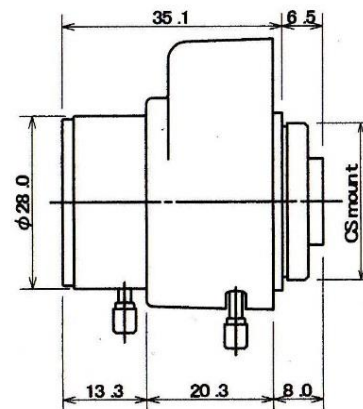

KVM2809NDIR
2.8-9mm F1.4

IR
3 Mega

- * DC iris
- * IR corrected (Day & Night)
- * 3 Megapixel
- * CS mount for 1/2.7 & 1/3 inch

Model Name

KVM2809NDIR

Image Format
 Focal Length
 Iris Range
 M.O.D.
 Angle of View

1/2.7 & 1/3 inch
 2.8-9mm
 F1.4-360
 0.3m
 Wide 115.6° (D) x 97.9° (H) x 75.6° (V)
 Tele 43.3° (D) x 34.3° (H) x 25.4° (V)
 Wide 103.7° (D) x 87.8° (H) x 67.7° (V)
 Tele 39.7° (D) x 31.3° (H) x 23.2° (V)

1/2.7 inch
 1/3 inch

Mount
 Dimensions
 Weight

CS mount
 Φ 28.0 x 44.0(H) x 35.1(L)mm
 45g

Iris
 Focus
 Zoom

DC auto
 Manual
 Manual

Kawaden