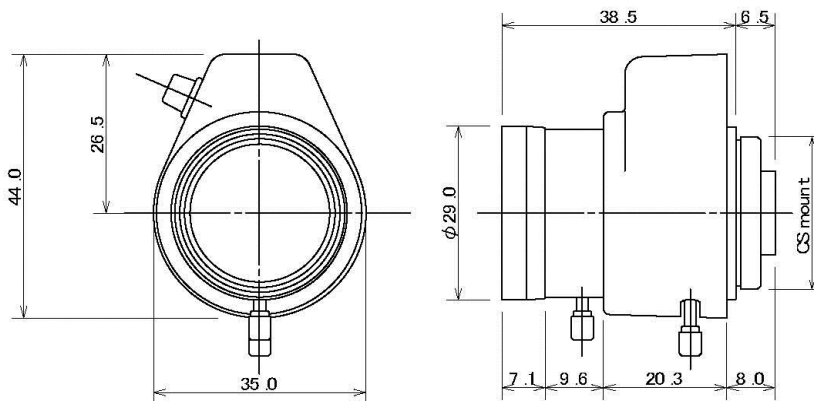

**KVM2812NDIR**  
**2.8-12mm F1.4**

**IR**  
**3 Mega**

- \* DC iris
- \* IR corrected (Day & Night)
- \* 3 Megapixel
- \* CS mount for 1/2.7 & 1/3 inch

Model Name

KVM2812NDIR

Image Format  
 Focal Length  
 Iris Range  
 M.O.D.  
 Angle of View

1/2.7 & 1/3 inch  
 2.8-12mm  
 F1.4-360  
 0.3m

1/2.7 inch Wide 115.6° (D) x 97.9° (H) x 75.6° (V)  
 Tele 39.0° (D) x 31.2° (H) x 23.4° (V)  
 1/3 inch Wide 103.7° (D) x 87.8° (H) x 67.7° (V)  
 Tele 36.0° (D) x 28.8° (H) x 21.6° (V)

Mount  
 Dimensions  
 Weight

CS mount  
 Φ 29.0 x 44.0(H) x 38.5(L)mm  
 45g

Iris  
 Focus  
 Zoom

DC auto  
 Manual  
 Manual

**Kawaden**